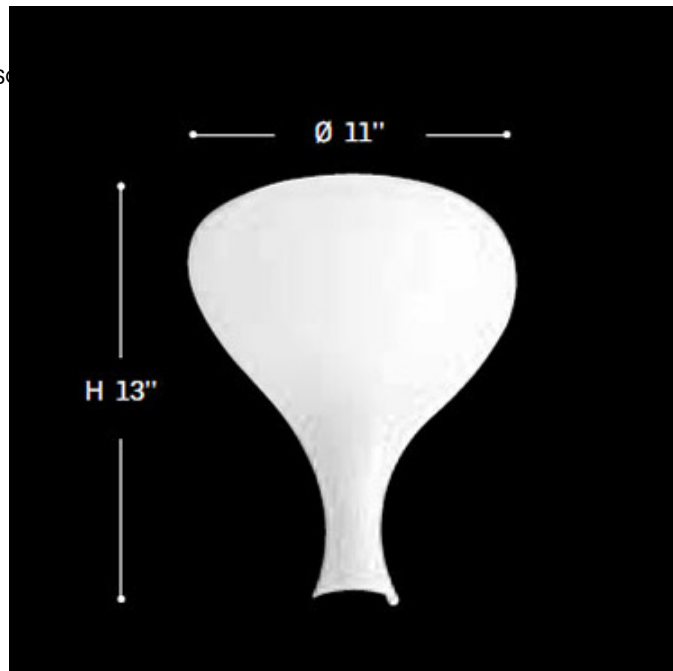

Summer Wall Sconce

**Designer:** Eva Zeisel

**Description:**

Summer wall sconce features a sculptural shape and is made from mouth-blown Venetian glass in Glossy White. This voluminous wall sconce emits diffused and up light through its glass diffuser. Requires one 100 watt 120 volt A19 medium base incandescent bulb, sold separately. 11 inch width x 13 inch height x 5 inch depth.

Shown in: Polished Chrome / Gloss White

**List Price:** \$478.13  
**Our Price:** \$344.25

**Shade Color:** Gloss White  
**Body Finish:** Polished Chrome  
**Lamp:** 1 x A19/Medium (E26)/100W/120V Incandescent  
**Wattage:** 100W  
**Dimmer:** Incandescent  
**Dimensions:** 13"H x 11"W x 5"D