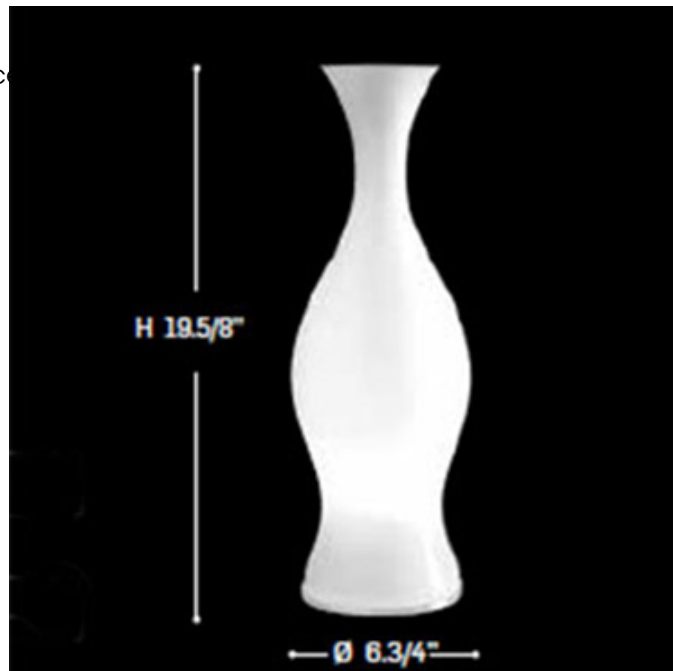

Spring Table Lamp

Designer: Eva Zeisel

Description:

Spring table lamp has a vase-like and softly curved shape, signature Eva Zeisel form. It is available in hand-blown, Venetian glass in two soft finishes: glossy white or glossy honey. Pendant and wall options are also available. Base is detailed in polished chrome and an on/off switch is placed on the black cord. Can be used with one 75 watt 120 watt A19 medium base incandescent bulb or one 18 watt 120 volt CFL Twist medium base compact fluorescent bulb (not included). 6.75" width x 19.625" height.

Shown in: Polished Chrome / Gloss Honey

List Price: \$523.13
Our Price: \$376.65

Shade Color: Gloss Honey
Body Finish: Polished Chrome
Lamp: 1 x A19/Medium (E26)/75W/120V Incandescent
 1 x A19/Medium (E26)/120V LED
Wattage: 75W
Dimmer: Not Dimmable
Dimensions: 19.625"H x 6.75"W