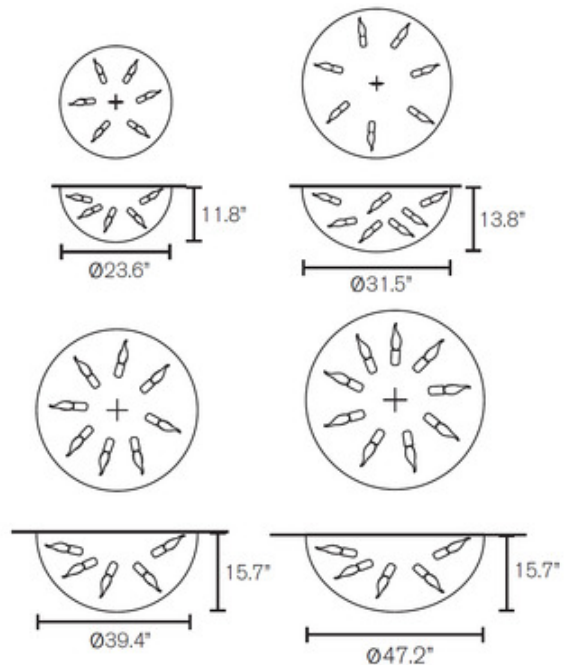

COMPANY	PROJECT	FIXTURE TYPE	APPROVED BY	DATE