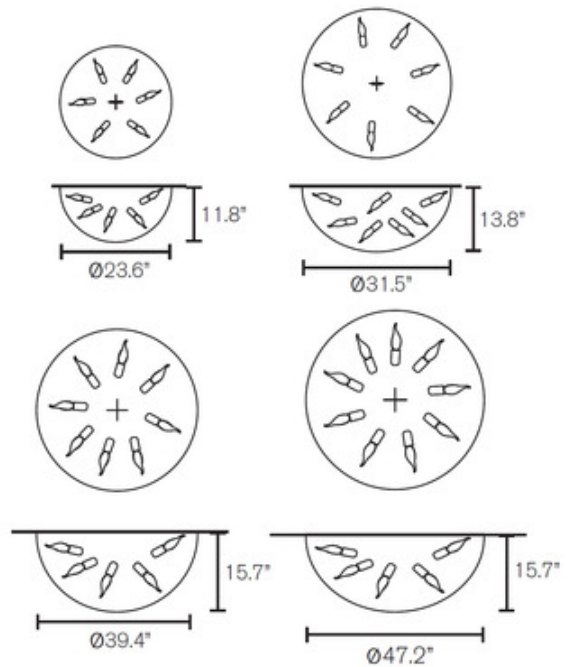

COMPANY	PROJECT	FIXTURE TYPE	APPROVED BY	DATE