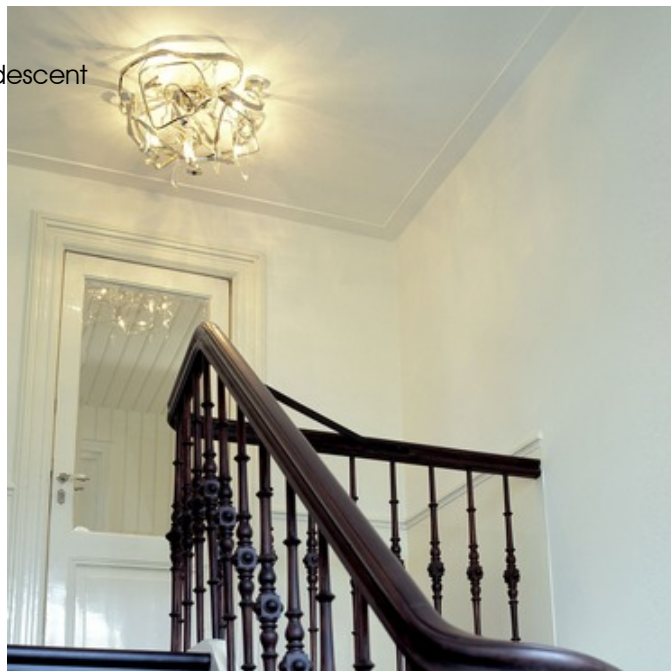

# Delphinium Ceiling Lamp Round

**Designer:** Annet van Egmond & William Brand

**Description:**

Delphinium Ceiling Lamp in a nickel finish features a diffuser of hand-sculpted metal full of gaiety and elegance. Large, clear curvi-form crystals drop down throughout completing this festive luminary. Available in wall sconce, ceiling flush mount, table lamp, and chandelier versions. Requires 25 watt 120 volt B10 candelabra base lamps, not included. General light distribution. Available in two sizes. Dimensions: Small: 23.6 inch diameter x 11.8 inch height. Large: 31.5 inch diameter x 13.8 inch height.

Shown in: Nickel

**List Price:** \$6922.24  
**Our Price:** \$5191.68

**Shade Color:** N/A  
**Body Finish:** Nickel  
**Lamp:** 5 x B10/Candelabra (E12)/25W/120V Incandescent  
 5 x B10/Candelabra (E12)/120V LED  
**Wattage:** 125W  
**Dimmer:** Incandescent  
**Dimensions:** 11.8"H x 23.6"W