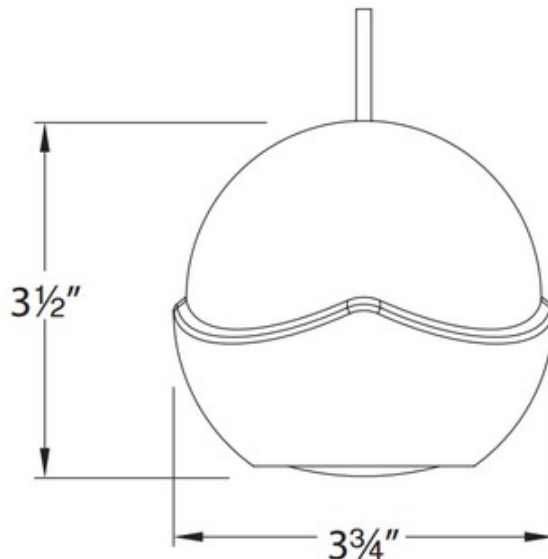

QP Genesis Pendant

**Description:**

Quick Connect Genesis LED Pendant combines functional performance and ambient lighting with dual up-light and down-light LED engines. Made of die-cast aluminum in Brushed Nickel finish with a glass ball and glass lens. Includes one 12 volt, 5 watt 3000K Warm White field replaceable LED moduel, 85CRI, 50,000 hour average lamp life. Includes 12 foot field adjustable suspension cable and QP connector. UL listed. 5 year WAC Lighting product warranty. 3.75 inch diameter x 3.5 inch height x 147.5 inch overall length. Requires Quick Connect canopy, sold separately.

Shown in: Brushed Nickel / Clear

List Price: \$318.75  
 Our Price: \$229.50

Shade Color: Clear  
 Body Finish: Brushed Nickel  
 Lamp: 1 x LED/9W/12V LED  
 Wattage: 9W  
 Dimmer: Low Voltage Electronic  
 Dimensions: 147.5"L x 3.5"H x 3.75"W

**Technical Information**

Luminous Flux: 210 lumens  
 Lumens/Watt: 23.33  
 Lamp Color: 3000 K  
 Color Rendering: 85 CRI

Product Number: <b>WAC70892</b>			
Company:		Fixture Type:	Date: Apr 19, 2018
Project:		Approved By:	