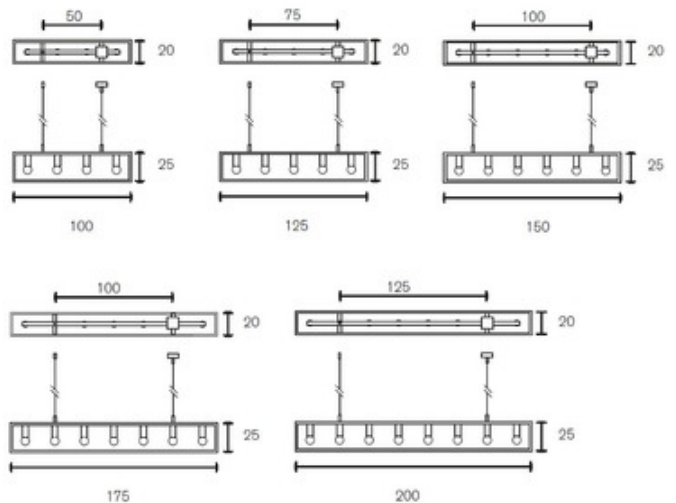

BRAND

Brand Van Egmond

DESCRIPTION

Rhapsody in Blue Linear Suspension features a hand-sculpted metal diffuser held in a rectangular shade in stainless steel finish. Multiple lamps, each held in their own rectangular base, suspend downward through a gleaming, loosely woven nest of wire. Strands randomly loop out from within the shade's confines, adding softness to the clean-edged frame. 40 watt 120 volt A19 medium base incandescent bulbs are required, but not included. Dimensions: 4-Light: 39.4 inch width x 7.9 inch depth x 9.8 inch height. 5-Light: 49.2 inch width x 7.9 inch depth x 9.8 inch height. 6-Light: 59.1 inch width x 7.9 inch depth x 9.8 inch height. 7-Light: 68.9 inch width x 7.9 inch depth x 9.8 inch height. 8-Light: 78.7 inch width x 7.9 inch depth x 9.8 inch height. All sizes supplied with 78 inch steel and electrical cable and two ceiling canopies.

| | |
|--------------------------|---|
| SHADE COLOR | N/A |
| BODY FINISH | Stainless Steel |
| WATTAGE | 200W |
| DIMMER | Standard 120V |
| DIMENSIONS | 78"L x 49.2"W x 9.8"H |
| BULB NOT INCLUDED | |
| LAMP | 5 x A19/Medium (E26)/40W/120V Incandescent 5 x A19/Medium (E26)/120V LED |