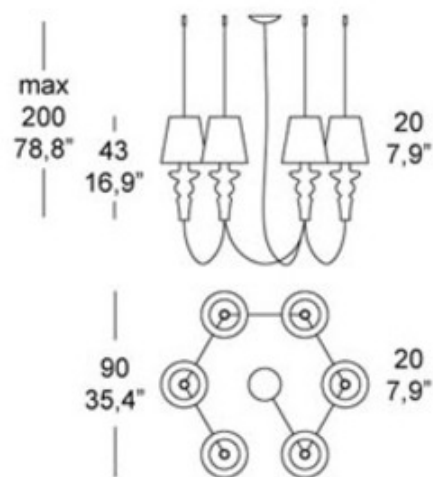

COMPANY

PROJECT

FIXTURE TYPE

APPROVED BY

DATE