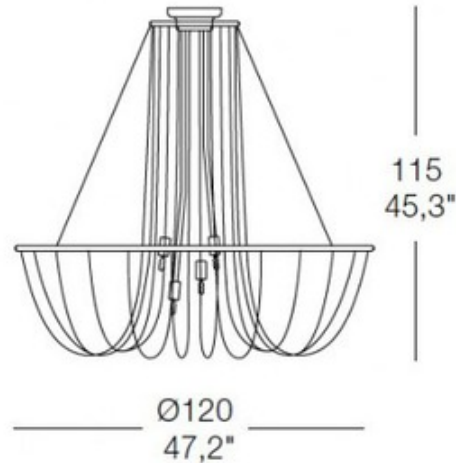

Fall So 80 Suspension

Description:

Fall 6 light chandelier comes in chrome finish. Decorations available in the following options: crystal pearl, black pearl, Swarovsky crystals Strass and Spectra. Six JCD G9 base halogen lamps not included. UL listed. 31.5 inch width x 30.7 inch height.

Shown in: Chrome / Black

List Price: \$5993.75
Our Price: \$3836.00

Shade Color: Black
Body Finish: Chrome
Lamp: 6 x JCD/G9/60W/120V Halogen
Wattage: 360W
Dimmer: Incandescent
Dimensions: 30.7"H x 31.5"W