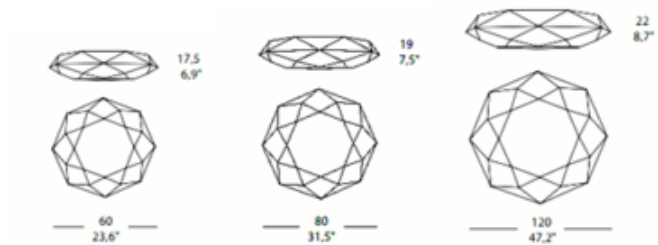

Product Number: MRS71036			
Company:		Fixture Type:	Date: Mar 17, 2018
Project:		Approved By:	

#1320WS-DIAMOND-02411-WHWH

Fax: (773) 883-6131

Phone: 866-954-4489

Address: 1718 W. Fullerton Ave. Chicago IL 60614

www.Lightology.com