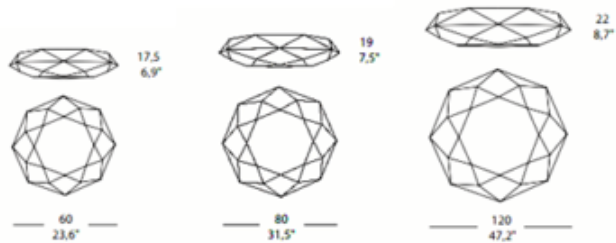

List Price: $2477.50
Our Price: $1486.50

Shade Color: White
Body Finish: White
Lamp: 3 x A19/Medium (E26)/72W/120V Incandescent
3 x A19/Medium (E26)/120V LED
Wattage: 216W
Dimmer: Incandescent
Dimensions: 81.5"L x 7.7"H x 31.5"W