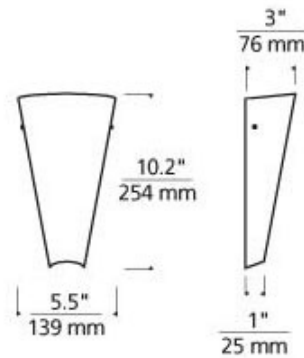

Mini Larkspur Wall Sconce

Description:

Mini Larkspur wall light features a cone shaped, slumped glass shade, rich with color and pattern in Beach Amber or Surf White. Finish available in Satin Nickel, Chrome or Antique Bronze. Available with halogen or compact fluorescent lamp option. Halogen includes one 40 watt, 120 volt JCD G9 halogen lamp. Compact fluorescent includes one 13 watt, 120 volt 2GX7 twin tube compact fluorescent lamp with non-dimmable electronic ballast. ETL listed. ADA compliant. 5.5 inch width x 10.2 inch height x 3 inch depth.

Shown in: Satin Nickel / Beach Amber

List Price: \$293.75
Our Price: \$211.50

Shade Color: Beach Amber
Body Finish: Satin Nickel
Lamp: 1 x JCD/G9/40W/120V Halogen
Wattage: 40W
Dimmer: Incandescent
Dimensions: 10.2"H x 5.5"W x 3"D