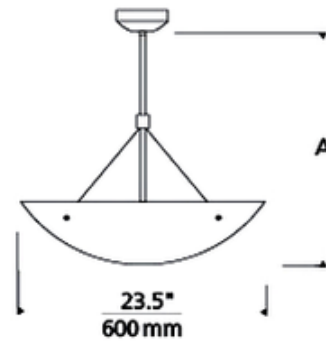

**BRAND** Visual Comfort Modern

**DESCRIPTION**

Trace 24 Suspension features a shade made of streams of glass piping formed into a bowl highlighted with metal details in Satin Nickel. Two 60 watt, 120 volt A-type medium base lamps are required, but not included. 23.5 inch diameter x 16 or 36 inch overall length. ETL listed. Must ship by truck. Shipping amount added at checkout.

<b>SHADE COLOR</b>	Crystal
<b>BODY FINISH</b>	Satin Nickel
<b>WATTAGE</b>	86W
<b>DIMMER</b>	Standard 120V
<b>DIMENSIONS</b>	24"L x 23.5"W
<b>BULB NOT INCLUDED</b>	
<b>LAMP</b>	2 x A19/Medium (E26)/43W/120V Incandescent 4 x A19/Medium (E26)/120V LED