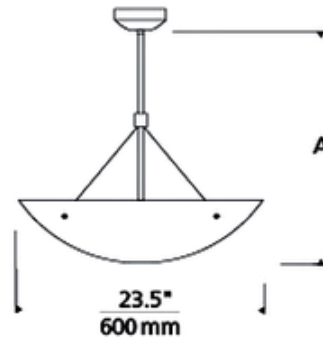

Trace 24 Suspension

Description:

Trace 24 Suspension features a shade made of streams of glass piping formed into a bowl highlighted with metal details in Satin Nickel or Antique Bronze. Two 60 watt, 120 volt A-type medium base incandescent lamps (or equivalent) are required, but not included. 23.5 inch diameter x 16, 24 or 36 inch overall length. ETL listed. Must ship by truck. Shipping amount added at checkout.

Shown in: Satin Nickel / Crystal

List Price: \$981.25
Our Price: \$706.50

Shade Color: Crystal
Body Finish: Satin Nickel
Lamp: 4 x A19/Medium (E26)/43W/120V Incandescent
 4 x A19/Medium (E26)/120V LED
Wattage: 172W
Dimmer: Incandescent
Dimensions: 24"L x 23.5"W