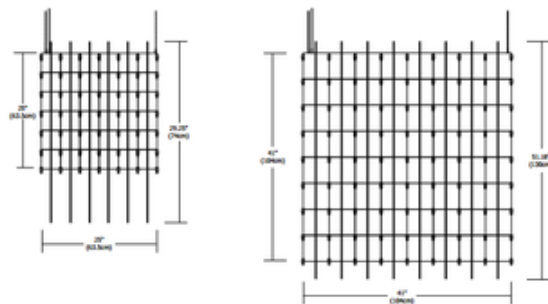

# Universo Square Suspension

**Description:**

Universo Square Suspension resembles a celestial shape with its interwoven shafts of glass and Satin Nickel metal that beam in all directions. Available in two sizes. Small: Includes 216 x 0.3 watt 12 volt E10 base LED bulbs totaling 65 watts. 25 inch width x 25 inch height. Large: Includes 548 x 0.3 watt 12 volt E10 base LED bulbs totaling 165 watts. 41 inch width x 41 inch height. Includes magnetic LED power supply. Adjustable overall length of 78.7 inches. Dimmable with a low voltage magnetic dimmer, sold separately. Large size requires a special junction box for fixtures weighing over 50 pounds.

Shown in: Satin Nickel

List Price: \$7099.00  
 Our Price: \$5679.20

Shade Color: N/A  
 Body Finish: Satin Nickel  
 Lamp: 216 x T3.25/E10/0.3W/12V LED  
 Wattage: 64.8W  
 Dimmer: Low Voltage Magnetic  
 Dimensions: 78.7"L x 39.25"H x 25"W x 25"D