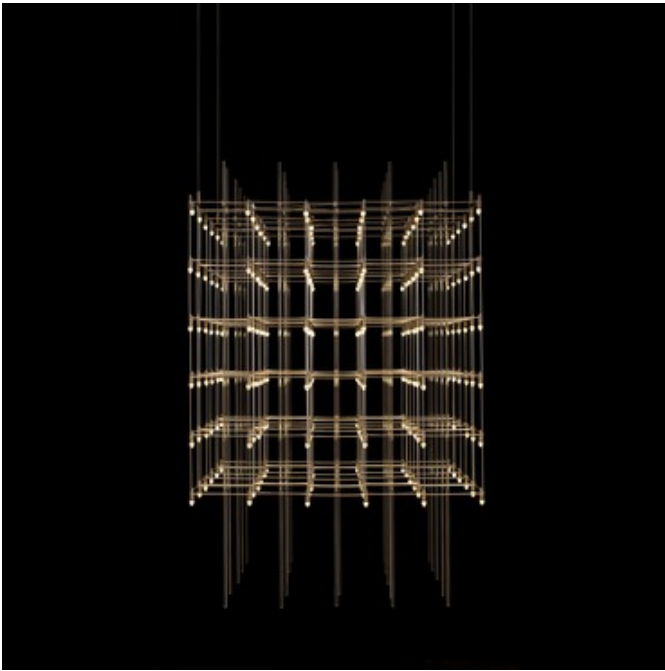

# Universo Square Suspension

**Description:**

Universo Square Suspension resembles a celestial shape with its interwoven shafts of glass and Satin Nickel metal that beam in all directions. Available in two sizes. Small: Includes 216 x 0.3 watt 12 volt E10 base LED bulbs totaling 65 watts. 25 inch width x 25 inch height. Large: Includes 548 x 0.3 watt 12 volt E10 base LED bulbs totaling 165 watts. 41 inch width x 41 inch height. Includes magnetic LED power supply. Adjustable overall length of 78.7 inches. Dimmable with a low voltage magnetic dimmer, sold separately. Large size requires a special junction box for fixtures weighing over 50 pounds.

Shown in: Satin Nickel

List Price: \$7099.00  
 Our Price: \$5679.20

Shade Color: N/A  
 Body Finish: Satin Nickel  
 Lamp: 216 x T3.25/E10/0.3W/12V LED  
 Wattage: 64.8W  
 Dimmer: Low Voltage Magnetic  
 Dimensions: 78.7"L x 39.25"H x 25"W x 25"D