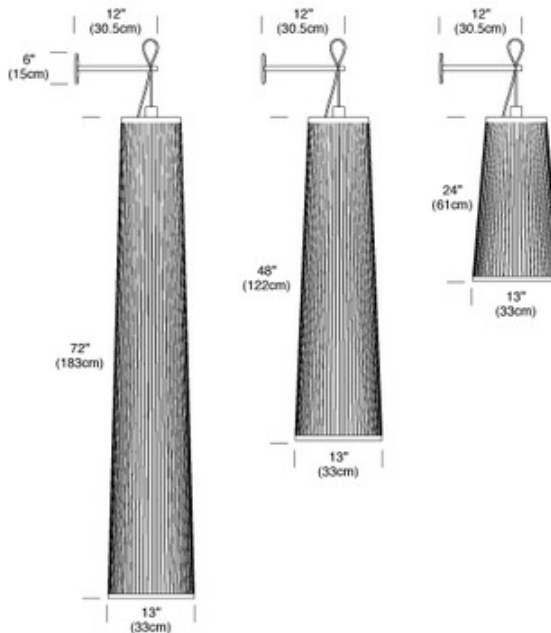

Solis Wall / Ceiling Light

Designer: Pablo Pardo

Description:

The Solis Wall/Ceiling Light is an innovatively simple and elegant suspension lamp that features a soft and light weight polyester fabric that is held in tension between two polished nickel-chrome steel rings. Offered in white, black, brown and silver. Comes fully assembled and ready to mount to the ceiling or the Wall. Features a full range dimmer. One 75 watt, 120 volt, PAR30 NSP halogen bulb is included. 13 inch width x 12 inch depth. Shade height of 24 inches, 48 inches or 72 inches.

Shown in: White

List Price: \$494.98
Our Price: \$329.99

Shade Color: White
Body Finish: N/A
Lamp: 1 x PAR30/Medium (E26)/75W/120V Halogen
Wattage: 75W
Dimmer: Included
Dimensions: 24"H x 13"W x 9"D

| | | | |
|---------------------------------|--|---------------|--------------------|
| Product Number: PBL72567 | | | |
| Company: | | Fixture Type: | Date: Mar 19, 2018 |
| Project: | | Approved By: | |