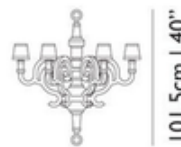

paper chandelier L

101.5cm | 40"

90 cm | 35.4"

paper chandelier XL

155 cm | 61"

135 cm | 53.2"

101.5cm | 40"

100cm | 39.4"

155 cm | 61"

147 cm | 57.9"

Product Number: <b>MOO72593</b>			
Company:		Fixture Type:	Date: Apr 21, 2018
Project:		Approved By:	

#1330SU-PPRCHXL-05611-WHPA

Fax: (773) 883-6131

Phone: 866-954-4489

Address: 1718 W. Fullerton Ave. Chicago IL 60614