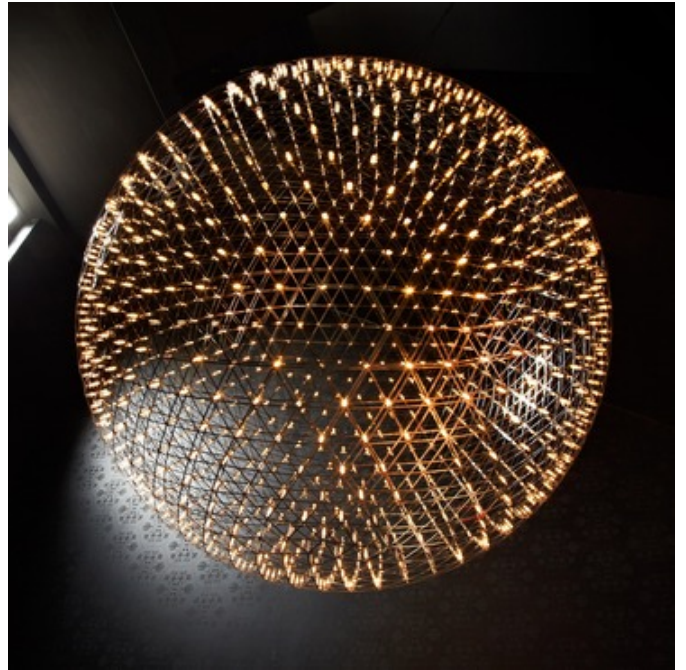

BRAND

Moooi

DESCRIPTION

Raimond non-dimmable suspension in stainless steel has intricate spheres transporting LED terminals to create an atmospheric ambiance. Non-dimmable power supply included in power box. Dimmable with DV-603PG dimmer, sold separately. Includes field adjustable suspension cable with 31.5 inch minimum to 314 inch maximum. Fixture does not include canopy. Does not fit through standard door frame.

SHADE COLOR	N/A
BODY FINISH	Stainless Steel
WATTAGE	70W
DIMMER	Dimmable
DIMENSIONS	64.2"W x 64.2"H
INTEGRATED LED MODULE	
LAMP	LED/70W/120V LED

43cm | 16.9"

61cm | 24"

89cm | 35"

SPEC #

MOO72619

COMPANY

PROJECT