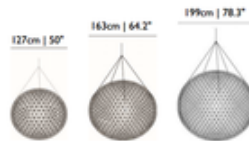

Raimond Suspension without Canopy

Designer: Raimond Puts

Description:

Raimond non-dimmable suspension in stainless steel has intricate spheres transporting LED terminals to create an atmospheric ambiance. Non-dimmable power supply included in power box. Available in three sizes. Small: Includes 492 LEDs totaling 46 watts, 1684 lumens. 50 inch diameter. Medium: Includes 812 LEDs totaling 70 watts, 2779 lumens. 64.2 inch diameter. Large: 1212 LEDs totaling 100 watts, 4148 lumens. 78.3 inch diameter. 2700K color temperature. Dimmable with DV-603PG dimmer, sold separately. Includes field adjustable suspension cable with 31.5 inch minimum to 314 inch maximum. Fixture does not include canopy. Does not fit through standard door frame.

Shown in: Stainless Steel

List Price: \$41715.71
Our Price: \$29201.00

Shade Color: N/A
Body Finish: Stainless Steel
Lamp: 1 x LED/70W/120V LED
Wattage: 70W
Dimmer: Dimmable
Dimensions: 64.2"H x 64.2"W

Product Number: MOO72619			
Company:		Fixture Type:	Date: Mar 22, 2018
Project:		Approved By:	