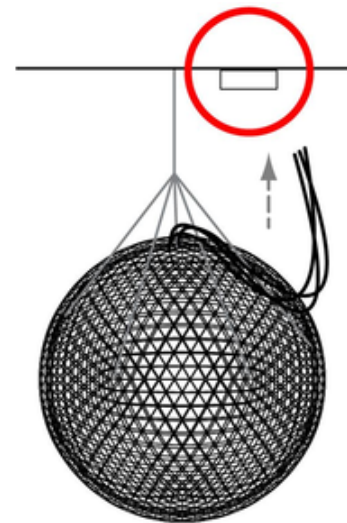

Raimond Suspension without Canopy

Designer: Raimond Puts

Description:

Raimond non-dimmable suspension in stainless steel has intricate spheres transporting LED terminals to create an atmospheric ambiance. Non-dimmable power supply included in power box. Available in three sizes. Small: Includes 492 LEDs totaling 46 watts, 1684 lumens. 50 inch diameter. Medium: Includes 812 LEDs totaling 70 watts, 2779 lumens. 64.2 inch diameter. Large: 1212 LEDs totaling 100 watts, 4148 lumens. 78.3 inch diameter. 2700K color temperature. Dimmable with DV-603PG dimmer, sold separately. Includes field adjustable suspension cable with 31.5 inch minimum to 314 inch maximum. Fixture does not include canopy. Does not fit through standard door frame.

Shown in: Stainless Steel

List Price: \$41715.71
Our Price: \$29201.00

Shade Color: N/A
Body Finish: Stainless Steel
Lamp: 1 x LED/70W/120V LED
Wattage: 70W
Dimmer: Dimmable
Dimensions: 64.2"H x 64.2"W

Product Number: MOO72619			
Company:		Fixture Type:	Date: Mar 22, 2018
Project:		Approved By:	