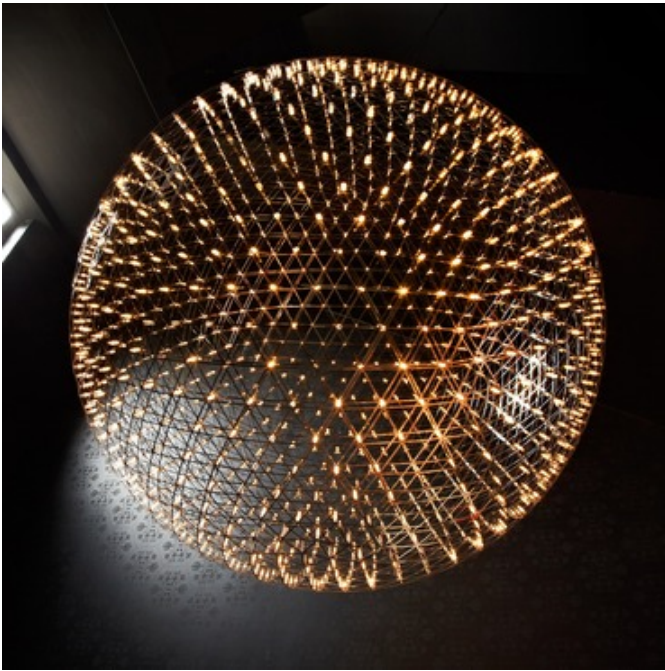

Raimond Suspension without Canopy

Description:

Raimond non-dimmable suspension in stainless steel has intricate spheres transporting LED terminals to create an atmospheric ambiance. Non-dimmable power supply included in power box. Dimmable with DV-603PG dimmer, sold separately. Includes field adjustable suspension cable with 31.5 inch minimum to 314 inch maximum. Fixture does not include canopy. Does not fit through standard door frame.

Shown in: Stainless Steel

List Price: \$61058.57
 Our Price: \$42741.00

Shade Color: N/A
 Body Finish: Stainless Steel
 Lamp: 1 x LED/100W/120V LED
 Wattage: 100W
 Dimmer: Dimmable
 Dimensions: 78.3"H x 78.3"W