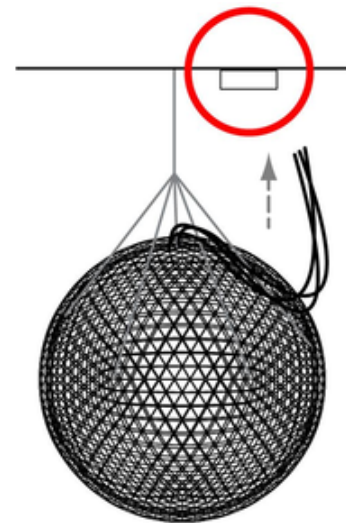

Raimond Suspension without Canopy

Description:

Raimond non-dimmable suspension in stainless steel has intricate spheres transporting LED terminals to create an atmospheric ambiance. Non-dimmable power supply included in power box. Dimmable with DV-603PG dimmer, sold separately. Includes field adjustable suspension cable with 31.5 inch minimum to 314 inch maximum. Fixture does not include canopy. Does not fit through standard door frame.

Shown in: Stainless Steel

List Price: \$61058.57
 Our Price: \$42741.00

Shade Color: N/A
 Body Finish: Stainless Steel
 Lamp: 1 x LED/100W/120V LED
 Wattage: 100W
 Dimmer: Dimmable
 Dimensions: 78.3"H x 78.3"W