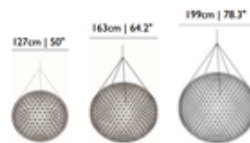

Raimond Suspension without Canopy

Description:

Raimond non-dimmable suspension in stainless steel has intricate spheres transporting LED terminals to create an atmospheric ambiance. Non-dimmable power supply included in power box. Dimmable with DV-603PG dimmer, sold separately. Includes field adjustable suspension cable with 31.5 inch minimum to 314 inch maximum. Fixture does not include canopy. Does not fit through standard door frame.

Shown in: Stainless Steel

List Price: \$61058.57
 Our Price: \$42741.00

Shade Color: N/A
 Body Finish: Stainless Steel
 Lamp: 1 x LED/100W/120V LED
 Wattage: 100W
 Dimmer: Dimmable
 Dimensions: 78.3"H x 78.3"W