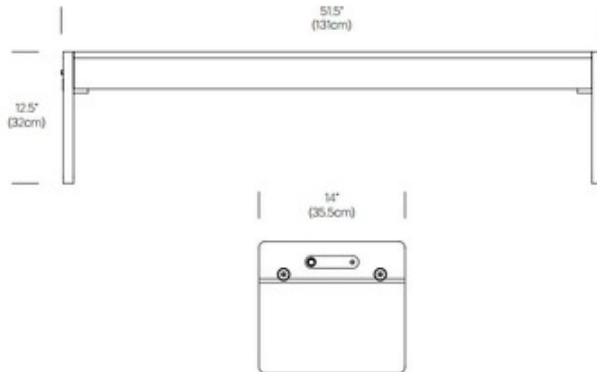

Light Bench

Designer: Pablo Pardo

Description:

Light Bench provides the perfect interplay between utility and illumination. Suitable for displaying precious objects or comfortable seating for two. Light Bench is perfect for entryways, living areas, or display. Two 32 watt 120 volt T8 medium bipin 3000k fluorescent bulbs are included. Full-range dim control 100%-10%. Acrylic top and legs with steel hardware. 51.5 inch width x 12.5 inch height x 14 inch depth. UL listed.

Shown in: Clear / White

List Price: \$1118.75
Our Price: \$895.00

Shade Color: White
Body Finish: Clear
Lamp: 2 x T8/T8 Bipin (G13)/32W/120V Fluorescent
Wattage: 64W
Dimmer: Included
Dimensions: 12.5"H x 51.5"W x 14"D