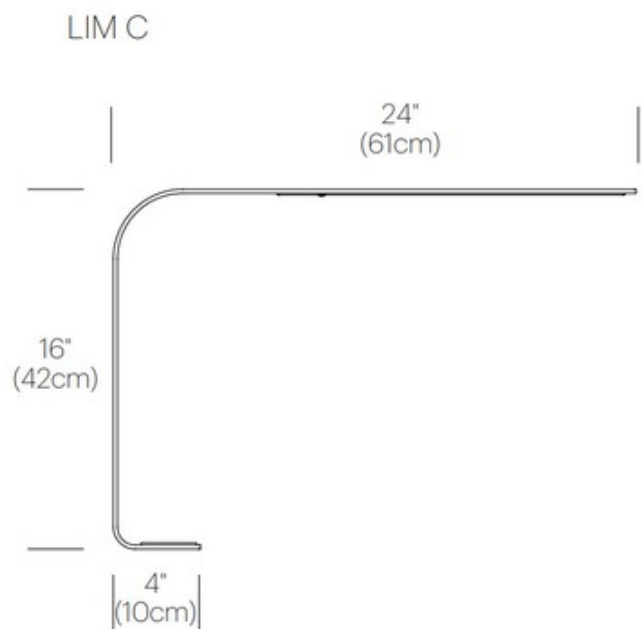

DESIGNER Pablo Pardo
BRAND Pablo

DESCRIPTION

Lim Under Surface Table Lamp has multiple configurations for any type of application. Its refined and elegant arm discreetly attaches via magnet and conceals an array of high powered LEDS to magnify a brilliant, warm, and dimmable light source. Availabe in Brushed Aluminum, Black, or White. ETL and CE listed.

Shown in: Brushed Aluminum

SHADE COLOR	N/A
BODY FINISH	Brushed Aluminum
WATTAGE	7W
DIMMER	Included
DIMENSIONS	24"W x 16"H
INTEGRATED LED MODULE	
LAMP	1 x LED/7W/120V LED
SPEC #	PBL72641

COMPANY	PROJECT	FIXTURE TYPE	APPROVED BY	DATE