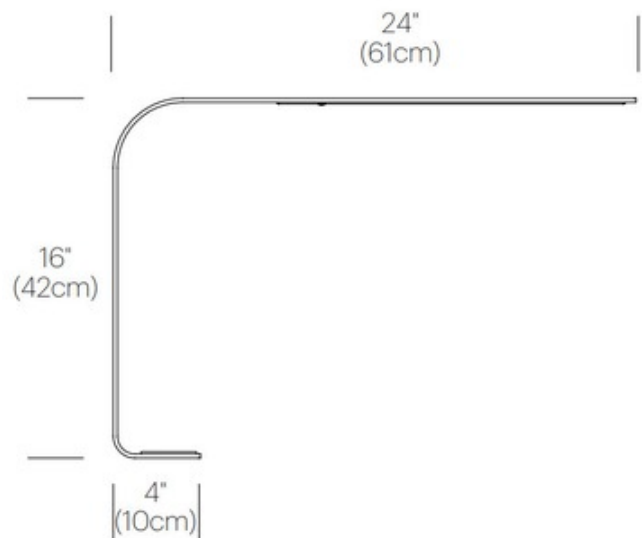

LIM C

COMPANY

PROJECT

FIXTURE TYPE

APPROVED BY

DATE