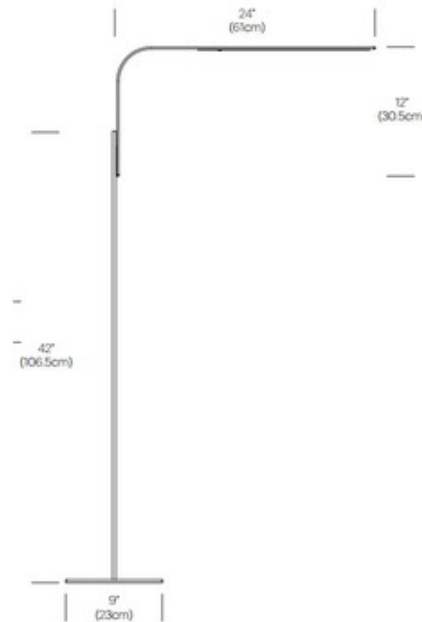

Lim L Floor Lamp

Designer: Pablo Pardo

Description:

LIM L Floor Lamp is a multi-purpose, multi-task LED light with elemental structure and multiple configurations for any type of application. Its refined and elegant arm discreetly attaches via magnet and conceals an array of high powered LEDs to magnify a brilliant, warm, and dimmable light source. Available in Brushed Aluminum or White. One 7 watt LED module is included. 24 inch width x 54 inch height. ETL/CE listed.

Shown in: Brushed Aluminum

List Price: \$468.75
Our Price: \$375.00

Shade Color: N/A
Body Finish: Brushed Aluminum
Lamp: 1 x LED/7W/120V LED
Wattage: 7W
Dimmer: Not Dimmable
Dimensions: 54"H x 24"W

| | | | |
|---------------------------------|--|---------------|--------------------|
| Product Number: PBL72644 | | | |
| Company: | | Fixture Type: | Date: Apr 26, 2018 |
| Project: | | Approved By: | |