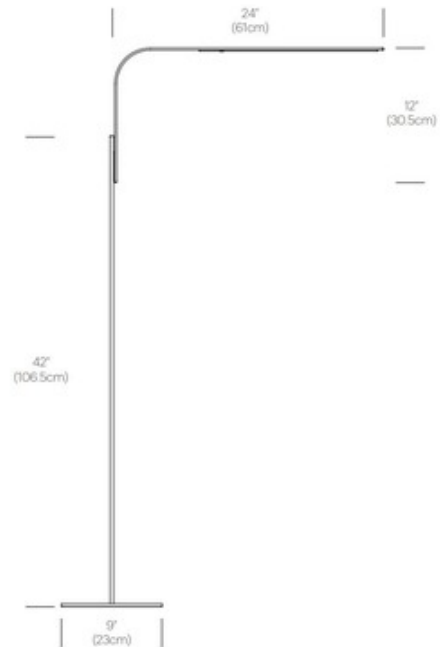

DESIGNER

Pablo Pardo

BRAND

Pablo

DESCRIPTION

LIM Floor Lamp is a multi-purpose, multi-task LED light with elemental structure and multiple configurations for any type of application. Its refined and elegant arm discreetly attaches via magnet. ETL and CE listed.

Shown in: Brushed Aluminum

SHADE COLOR	N/A
BODY FINISH	Brushed Aluminum
WATTAGE	7W
DIMMER	Included
DIMENSIONS	24"W x 54"H
INTEGRATED LED MODULE	
LAMP	1 x LED/7W/120V LED

SPEC #

PBL72644

COMPANY

PROJECT

FIXTURE TYPE