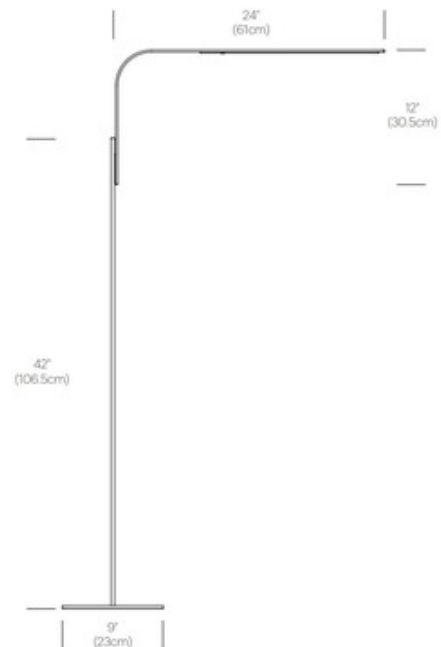

DESCRIPTION

LIM Floor Lamp is a multi-purpose, multi-task LED light with elemental structure and multiple configurations for any type of application. Its refined and elegant arm discreetly attaches via magnet. ETL and CE listed.

Shown in: Brushed Aluminum

SHADE COLOR	N/A
BODY FINISH	White
WATTAGE	7W
DIMMER	Included
DIMENSIONS	24"W x 54"H
INTEGRATED LED MODULE	
LAMP	1 x LED/7W/120V LED

SPEC #

PBL72646

COMPANY

PROJECT

FIXTURE TYPE

APPROVED BY