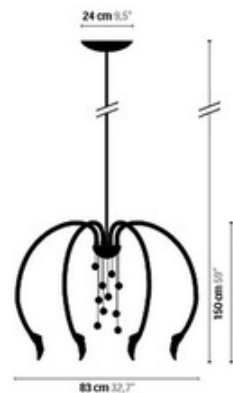

Chill Out Arms Down Suspension with Crystal Balls

Designer: Coen Munsters

Description:

The Chill Out Arms Down Suspension with Swarovski Strass crystal balls features Bohemia handmade glass arms facing downward bonded to metal cup plate in Chrome, Matt Nickel, Satin Brass, Brilliant Brass or Bronze finish. 40 watt, 120 volt JCD G9 halogen bulbs are included. Available in two sizes. Six arm version: 32.7 inch diameter x 59 inch length. Eight arm version: 57.5 inch diameter x 59 inch length.

Shown in: Satin Brass / Crystal

List Price: \$5706.25
Our Price: \$5135.63

Shade Color: Crystal
Body Finish: Satin Brass
Lamp: 8 x JC/G9/40W/120V Halogen
Wattage: 320W
Dimmer: Incandescent
Dimensions: 59"L x 57.5"W

CHILL OUT H6D

6110 / without crystal balls
6111 / with 10 Swarovski Strass balls 30mm

6 x 40W / G9 / 220V incl.
 Colours: 00-01-02-05-16

Product Number: ILF72659			
Company:		Fixture Type:	Date: Apr 21, 2018
Project:		Approved By:	