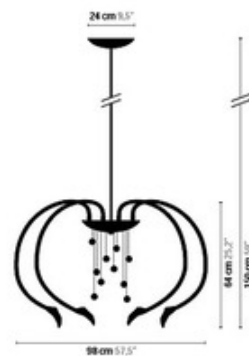

**DESIGNER** Coen Munsters  
**BRAND** Ilfari

**DESCRIPTION**

The Chill Out Arms Down Suspension with Swarovski Strass crystal balls features Bohemia handmade glass arms facing downward bonded to metal cup plate in Chrome, Matt Nickel, Satin Brass, Brilliant Brass or Bronze finish. 40 watt, 120 volt JCD G9 halogen bulbs are included. Available in two sizes. Six arm version: 32.7 inch diameter x 59 inch length. Eight arm version: 57.5 inch diameter x 59 inch length.

*Shown in: Satin Brass / Crystal*

<b>SHADE COLOR</b>	Crystal
<b>BODY FINISH</b>	Satin Brass
<b>WATTAGE</b>	320W
<b>DIMMER</b>	Standard 120V
<b>DIMENSIONS</b>	59"L x 57.5"W
<b>BULB INCLUDED</b>	
<b>LAMP</b>	8 x JCD/G9/40W/120V Halogen

**SPEC #** ILF72659

**CHILL OUT H8D**

**6114** / without crystal balls  
**6115** / with 10 Swarovski Strass balls 30mm  
 8 x 40W / G9 / 220V incl.  
 Colours: 00-01-02-05-16

COMPANY	PROJECT	FIXTURE TYPE	APPROVED BY	DATE