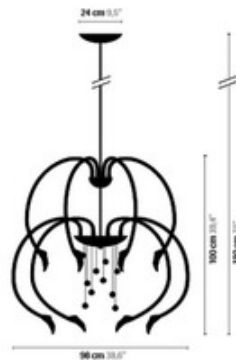

Chill Out Two Tier Suspension with Crystal Balls

Designer: Coen Munsters

Description:

The Chill Out Two Tier Suspension with Swarovski Strass crystal balls features Bohemia handmade glass arms facing downward with fixture joined together in a vertical series with two metal cups in Chrome, Matt Nickel, Bronze, Brilliant Brass and Satin Brass finish. Twelve 40 watt, 120V G9 halogen bulbs are included. 71 inch length x 38.6 inch diameter.

Shown in: Chrome / Crystal

List Price: \$8186.25
Our Price: \$7367.63

Shade Color: Crystal
Body Finish: Chrome
Lamp: 12 x JC/G9/40W/120V Halogen
Wattage: 480W
Dimmer: Incandescent
Dimensions: 71"L x 38.6"W

CHILL OUT H12D

6116 / without crystal balls
6117 / with 10 Swarovski Strass balls 30mm

12 x 40W / G9 / 220V incl.
 Colours: 00-01-02-05-16

Product Number: ILF72670			
Company:		Fixture Type:	Date: Mar 20, 2018
Project:		Approved By:	