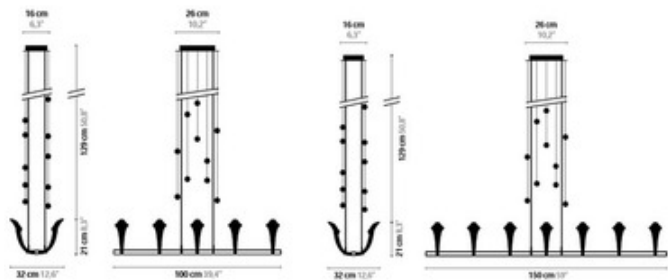

Chill Out Linear Suspension without Crystal Balls

Designer: Coen Munsters

Description:

The Chill Out Linear Suspension without crystal balls features curved Bohemia handmade crystal shades with Chrome, Matt Nickel, Bronze, Brilliant Brass or Satin Brass metal finish. 40 watt, 120V G9 halogen bulbs are included. The 10 arm version: 39.4 inch length x 12.6 inch width x 50.8 inch height. The 14 Arm version: 59 inch length x 12.6 inch width x 50.8 inch height.

Shown in: Chrome / Crystal

List Price: \$5713.75
Our Price: \$5142.38

Shade Color: Crystal
Body Finish: Chrome
Lamp: 10 x JC/G9/40W/120V Halogen
Wattage: 400W
Dimmer: Incandescent
Dimensions: 39.4"L x 50.8"H x 12.6"W

CHILL OUT H10

6121 / without crystal balls
 6122 / with 10 Swarovski Strass balls 30mm
 10 x 40W / G9 / 220V incl.
 Colours: 00-01-02-05-16

CHILL OUT H14

6123 / without crystal balls
 6124 / with 10 Swarovski Strass balls 30mm
 14 x 40W / G9 / 220V incl.
 Colours: 00-01-02-05-16