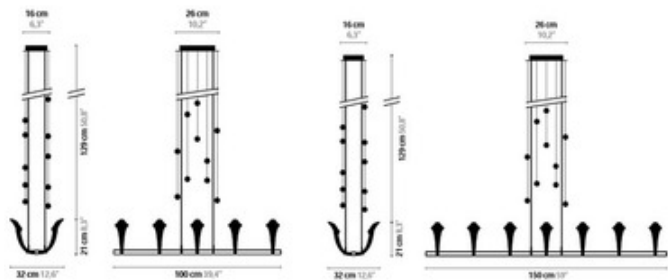

# Chill Out Linear Suspension with Crystal Balls

**Designer:** Coen Munsters

**Description:**

The Chill Out Linear Suspension with Swarovski Strass crystal balls features curved Bohemia handmade crystal shades with metal in Chrome, Matt Nickel, Bronze, Brilliant Brass or Satin Brass finish. 40 watt, 120V G9 halogen bulbs are included. The 10 arm version: 39.4 inch length x 12.6 inch width x 50.8 inch height. The 14 Arm version: 59 inch length x 12.6 inch width x 50.8 inch height.

Shown in: Satin Brass / Crystal

**List Price:** \$6158.75  
**Our Price:** \$5542.88

**Shade Color:** Crystal  
**Body Finish:** Satin Brass  
**Lamp:** 10 x JC/G9/40W/120V Halogen  
**Wattage:** 400W  
**Dimmer:** Incandescent  
**Dimensions:** 39.4"L x 50.8"H x 12.6"W

**CHILL OUT H10**

6121 / without crystal balls  
 6122 / with 10 Swarovski Strass balls 30mm  
 10 x 40W / G9 / 220V incl.  
 Colours: 00-01-02-05-16

**CHILL OUT H14**

6123 / without crystal balls  
 6124 / with 10 Swarovski Strass balls 30mm  
 14 x 40W / G9 / 220V incl.  
 Colours: 00-01-02-05-16