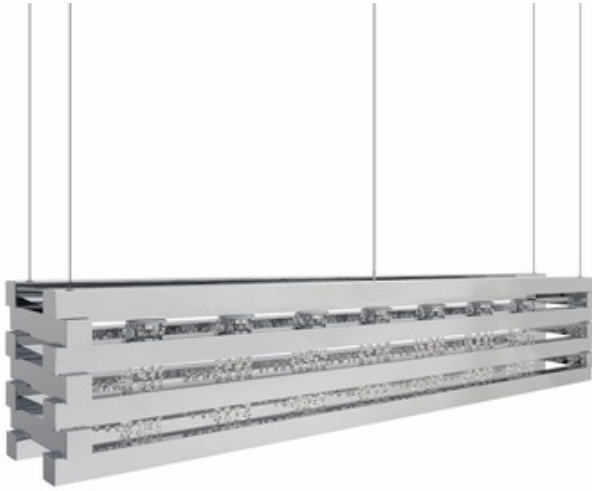

# Bells of Nafin Linear Suspension with Crystal

**Designer:** Coen Munsters

**Description:**

The Bells of Nafin suspension with dangling Swarovski Strass crystal features a rectangular shaped linear body available in Chrome, Matt Nickel, Bronze, Brilliant Brass and Satin Brass finishes and two size options. Larger size is 59.1 inches long x 8.1 inches wide x 11 inches high x 59 inch maximum overall height and includes seven 50 watt 120V GU10 MR16 halogen lamps. Smaller size is 39.4 inches long x 8.1 inches wide x 11 inches high x 59 inch maximum overall height and includes five 50 watt 120V GU10 MR16 halogen lamps. Available in a version without crystal.

Shown in: Chrome / Crystal

**List Price:** \$19233.75  
**Our Price:** \$17310.38

**Shade Color:** Crystal  
**Body Finish:** Chrome  
**Lamp:** 7 x MR16/GU10/50W/120V Halogen  
 7 x MR16/GU10/120V LED  
**Wattage:** 350W  
**Dimmer:** Incandescent  
**Dimensions:** 59.1"L x 11"H x 8.1"W