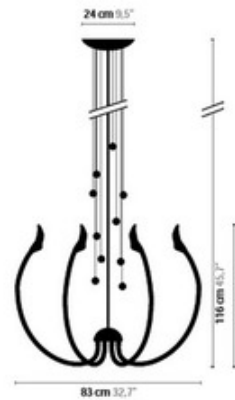

# Chill Out Arms Up Suspension without Crystal Balls

**Designer:** Coen Munsters

**Description:**

The Chill Out Arms Up Suspension without crystal balls features Bohemia handmade glass with finish in Chrome, Matt Nickel, Satin Brass, Brilliant Brass or Bronze. Six 40 watt, 120 volt JCD G9 halogen bulbs are included. 32.7 inch diameter x 45.7 inch length.

Shown in: Matt Nickel / Crystal

**List Price:** \$3753.75  
**Our Price:** \$3378.38

**Shade Color:** Crystal  
**Body Finish:** Matt Nickel  
**Lamp:** 6 x JCD/G9/40W/120V Halogen  
**Wattage:** 240W  
**Dimmer:** Incandescent  
**Dimensions:** 45.7"L x 32.7"W

**CHILL OUT H6U**

6112 / without crystal balls  
 6113 / with 10 Swarovski Strass balls 30mm

6 x 40W / G9 / 220V incl.  
 Colours: 00-01-02-05-16

Product Number: <b>ILF72784</b>			
Company:		Fixture Type:	Date: Apr 25, 2018
Project:		Approved By:	