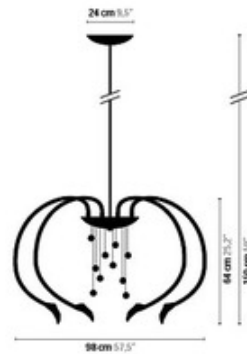

Chill Out Arms Down Suspension without Crystal Balls

Designer: Coen Munsters

Description:

The Chill Out Arms Down Suspension without crystal balls features Bohemia handmade glass arms facing downward bonded to metal cup plate in Chrome, Matt Nickel, Satin Brass, Brilliant Brass or Bronze finish. 40 watt, 120 volt JCD G9 halogen bulbs are included. Available in two sizes. Six arm version: 32.7 inch diameter x 59 inch length. Eight arm version: 57.5 inch diameter x 59 inch length.

Shown in: Satin Brass / Crystal

List Price: \$5127.50
Our Price: \$4614.75

Shade Color: Crystal
Body Finish: Satin Brass
Lamp: 8 x JCD/G9/40W/120V Halogen
Wattage: 320W
Dimmer: Incandescent
Dimensions: 59"L x 57.5"W

CHILL OUT H8D

6114 / without crystal balls
6115 / with 10 Swarovski Strass balls 30mm

8 x 40W / G9 / 220V incl.
 Colours: 00-01-02-05-16

Product Number: ILF72786			
Company:		Fixture Type:	Date: Mar 18, 2018
Project:		Approved By:	