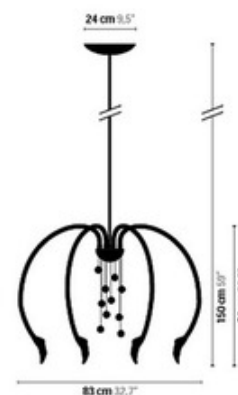

DESIGNER

Coen Munsters

BRAND

Ifari

DESCRIPTION

The Chill Out Arms Down Suspension without crystal balls features Bohemia handmade glass arms facing downward bonded to metal cup plate in Chrome, Matt Nickel, Satin Brass, Brilliant Brass or Bronze finish. 40 watt, 120 volt JCD G9 halogen bulbs are included. Available in two sizes. Six arm version. 32.7 inch diameter x 59 inch length. Eight arm version: 57.5 inch diameter x 59 inch length.

Shown in: Satin Brass / Crystal

SHADE COLOR	Crystal
BODY FINISH	Satin Brass
WATTAGE	320W
DIMMER	Standard 120V
DIMENSIONS	59"L x 57.5"W
BULB INCLUDED	
LAMP	8 x JCD/G9/40W/120V Halogen

SPEC # ILF72786

CHILL OUT H6D

6110 / without crystal balls

6111 / with 10 Swarovski Strass balls 30mm

6 x 40W / G9 / 220V incl.

Colours: 00-01-02-05-16

COMPANY

PROJECT

FIXTURE TYPE

APPROVED BY