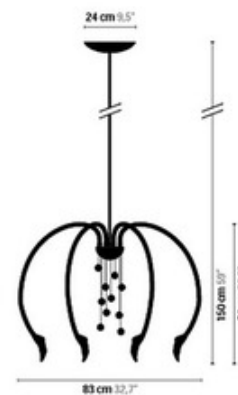

DESIGNER

Coen Munsters

BRAND

Ifari

DESCRIPTION

The Chill Out Arms Down Suspension without crystal balls features Bohemia handmade glass arms facing downward bonded to metal cup plate in Chrome, Matt Nickel, Satin Brass, Brilliant Brass or Bronze finish. 40 watt, 120 volt JCD G9 halogen bulbs are included. Available in two sizes. Six arm version. 32.7 inch diameter x 59 inch length. Eight arm version: 57.5 inch diameter x 59 inch length.

Shown in: Satin Brass / Crystal

SHADE COLOR	Crystal
BODY FINISH	Satin Brass
WATTAGE	320W
DIMMER	Standard 120V
DIMENSIONS	59"L x 57.5"W
BULB INCLUDED	
LAMP	8 x JCD/G9/40W/120V Halogen

SPEC # ILF72786

CHILL OUT H6D

6110 / without crystal balls

6111 / with 10 Swarovski Strass balls 30mm

6 x 40W / G9 / 220V incl.

Colours: 00-01-02-05-16

COMPANY

PROJECT

FIXTURE TYPE

APPROVED BY