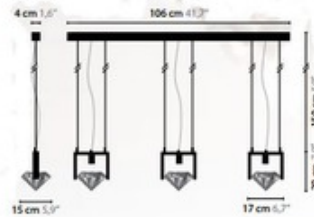

Elements of Love H3 / H5 Linear Suspension

Designer: Coen Munsters

Description:

Elements of Love H3 / H5 Linear Suspension is available in a Brilliant Brass, Satin Brass, Chrome, Bronze or Matte Nickel finish with diamond shaped Crystals. Available as a three or five light linear suspension. Available as Halogen or LED fixture. Halogen: 35 watt, 120 volt T3 type G4 base Halogen lamps are required but not included. LED: 4.5 watt, 120 volt, 2700K LED lamps are included. Three Light: 41.7 inch width x 7.9 inch height x 59 inch overall length. Five Light: 69 inch width x 7.9 inch height x 59 inch overall length.

Shown in: Chrome / Crystal

List Price: \$6430.00
Our Price: \$5787.00

Shade Color: Crystal
Body Finish: Chrome
Lamp: 3 x T3/G4 (bipin)/35W/12V Halogen
Wattage: 105W
Dimmer: N/A
Dimensions: 59"L x 7.9"H x 41.7"W