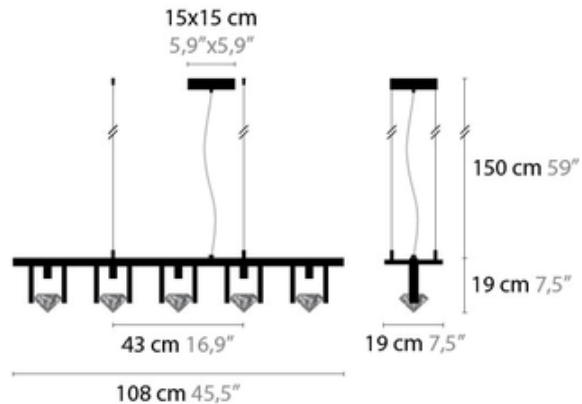

Elements of Love H5L Suspension

Designer: Coen Munsters

Description:

The Elements of Love H5L linear suspension features a long metal rod with square shaped metal armature, each holding a diamond shaped crystal in it. Available in Chrome, Brilliant Brass, Satin Brass, Bronze and Matt Nickel finishes. 45.5 inches long x 7.5 inches wide x 7.5 inches high x 59 inch overall height and includes five 35 watt G4 12V halogen lamps or five 4.5 watt 2700K LED modules.

Shown in: Chrome / Crystal

List Price: \$6423.75
Our Price: \$5781.38

Shade Color: Crystal
Body Finish: Chrome
Lamp: 5 x T3/G4 (bipin)/35W/12V Halogen
Wattage: 175W
Dimmer: Dimmable
Dimensions: 45.5"L x 7.5"H x 7.5"W