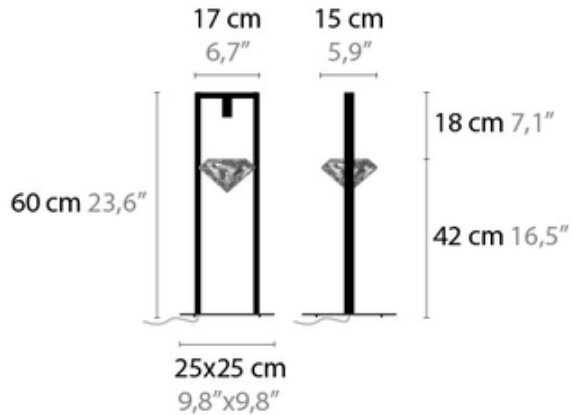

Elements of Love 6288 Table Lamp

Designer: Coen Munsters

Description:

The Elements of Love T1 Table lamp features a rectangular shaped metal frame attached to a flat metal base with a diamond shape crystal decorative element. Available in Chrome, Brilliant Brass, Satin Brass, Bronze and Matt Nickel finishes. Includes one 35 watt 12V G4 halogen lamp or one 4.5 watt 2700K LED module. Both lamping options include dimmer control. 9.8 inch square base x 23.6 inches high x 6.7 inches wide x 5.9 inches deep.

Shown in: Chrome / Crystal

List Price: \$2752.50
Our Price: \$2477.25

Shade Color: Crystal
Body Finish: Chrome
Lamp: 1 x T3/G4 (bipin)/35W/12V Halogen
Wattage: 35W
Dimmer: Included
Dimensions: 23.6"H x 6.7"W x 5.9"D