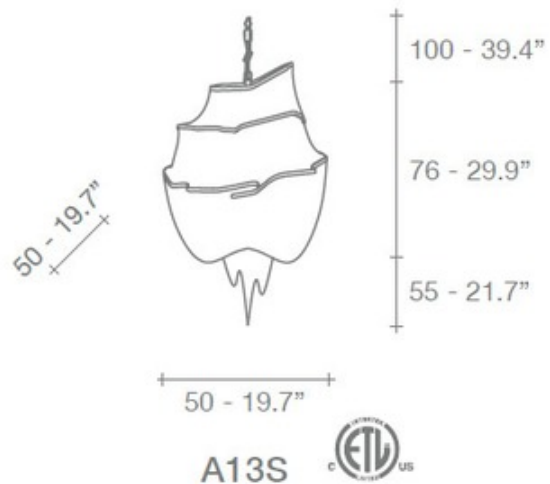

Atlantis Three Tier Suspension

Description:

Atlantis three tier suspension features a handmade weave of delicate fabric created by illuminated lengths of draped nickel chain. Available in Nickel, Black Nickel, Bronze and Gold finish. Available in three sizes as well as two wall sconce versions, a two tier suspension and chandelier versions. Large option is 35.4 inches wide x 28.7 inches deep x 80.8 inches high and requires eight 60 watt CA10 candelabra base incandescent lamps (not included). Medium size option is 25.6 inches wide x 19.7 inches deep x 57.9 inches high and requires eight 60 watt CA 10 candelabra base incandescent lamps (not included). Small option is 19.7 inches wide x 19.7 inches deep x 51.6 inches high and requires six 60 watt CA10 candelabra base lamps (not included). ETL listed. Designed by Barlas Baylar.

Shown in: Nickel

List Price: \$40500.00
Our Price: \$32400.00

Shade Color: N/A
Body Finish: Nickel
Lamp: 8 x CA10/Candelabra (E12)/60W/120V Incandescent
 8 x CA10/Candelabra (E12)/120V LED
Wattage: 480W
Dimmer: Incandescent
Dimensions: 80.8"H x 35.4"W x 28.7"D