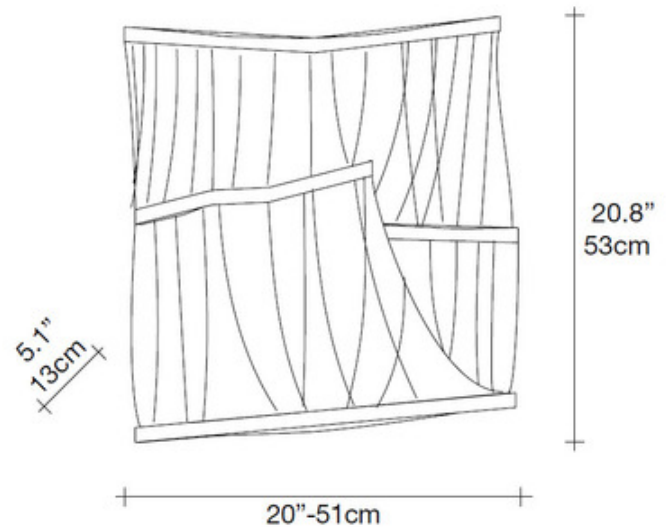

Shown in: Nickel

SHADE COLOR	N/A
BODY FINISH	Nickel
WATTAGE	22W
DIMMER	Standard 120V
DIMENSIONS	20.1"W x 20.9"H x 5.1"D
BULB NOT INCLUDED	
LAMP	4 x B10/Candelabra (E12)/5.5W/120V LED 4 x CA10/Candelabra (E12)/120V LED

Technical Information

PRODUCT DIMENSIONS	Backplate: 4.7" Dia.
---------------------------	----------------------

SPEC # TRZ73134

COMPANY	PROJECT	FIXTURE TYPE	APPROVED BY	DATE