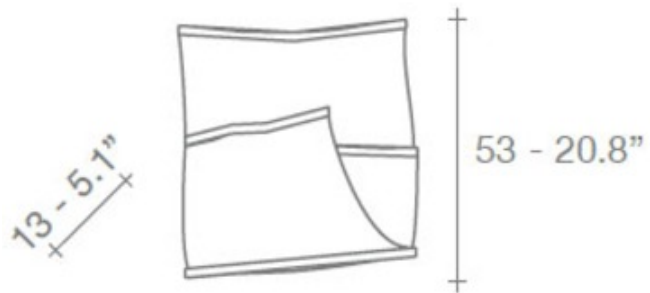

Atlantis Large Wall Sconce

Description:

Atlantis large wall sconce features a handmade weave of delicate fabric created by illuminated lengths of draped nickel chain. Available in Nickel, Black Nickel, Bronze and Gold finish. Available in two wall sconce versions as well as suspension and chandelier versions. Four 60 watt 120 volt \AA flame CA10 candelabra base incandescent lamps not included. General light distribution. 20 inches wide x 20.8 inches high x 5.1 inches deep. ETL listed. Designed by Barlas Baylar.

Shown in: Nickel

List Price: \$5375.00
 Our Price: \$4300.00

Shade Color: N/A
 Body Finish: Nickel
 Lamp: 4 x CA10/Candelabra (E12)/40W/120V Incandescent
 4 x CA10/Candelabra (E12)/120V LED
 Wattage: 160W
 Dimmer: Incandescent
 Dimensions: 20.8"H x 20"W x 5.1"D