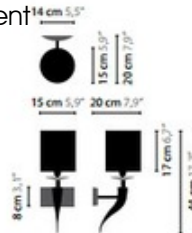

Loving Arms W1 Single Wall Lamp

Designer: Coen Munsters

Description:

The Loving Arms W1 Single Arm wall lamp features a fabric shade with a crystal detail and beautifully curved metal detail with Matt Nickel, Chrome, White, Black, Bronze, Satin Brass or Brilliant Brass finish. Fabric shade in Black, Beige, Red, White or Brown. One 40 watt 120 volt G16.5 candelabra base incandescent bulb is required, but not included. 5.9 inches width x 17.3 inch height x 7.9 inch depth.

Shown in: Chrome / Black

List Price: \$1130.00
Our Price: \$1017.00

Shade Color: Black
Body Finish: Chrome
Lamp: 1 x G16.5/Candelabra (E12)/40W/120V Incandescent
Wattage: 40W
Dimmer: Incandescent
Dimensions: 17.3"H x 5.9"W x 7.9"D