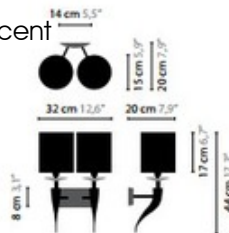

Loving Arms W2 Double Wall Lamp

Designer: Coen Munsters

Description:

The Loving Arms W2 Double Arm wall lamp features fabric shades in Black, Beige, Red, White or Brown with a crystal detail and beautifully curved metal detail in Matt Nickel, Chrome, White, Black, Bronze, Satin Brass or Brilliant Brass finish. Two 40 watt 120 volt G16.5 candelabra base incandescent bulbs are required, but not included. 12.6 inch width x 17.3 inch height x 7.9 inch depth.

Shown in: Chrome / Black

List Price: \$1890.00
Our Price: \$1701.00

Shade Color: Black
Body Finish: Chrome
Lamp: 2 x G16.5/Candelabra (E12)/40W/120V Incandescent
Wattage: 80W
Dimmer: Incandescent
Dimensions: 17.3"H x 12.6"W x 7.9"D