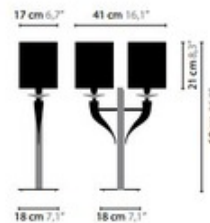

# Loving Arms T2 Table Lamp

**Designer:** Coen Munsters

**Description:**

The Loving Arms T2 Table lamp features fabric shades with a crystal detail and beautifully curved metal detail. Finish options include Matt Nickel, Chrome, White, Black, Bronze, Satin Brass and Brilliant Brass. Fabric shades available in Black, Beige, Red, White or Brown. 16.1 inches wide x 26.8 inches high x 7.1 inches deep. Two 40 watt E14 G16.5 120V incandescent lamps not included.

Shown in: Chrome / Black

**List Price:** \$2540.00  
**Our Price:** \$2286.00

**Shade Color:** Black  
**Body Finish:** Chrome  
**Lamp:** 2 x G16.5/E14 (European)/40W/120V Incandescent  
**Wattage:** 80W  
**Dimmer:** Included  
**Dimensions:** 26.8"H x 16.1"W x 7.1"D