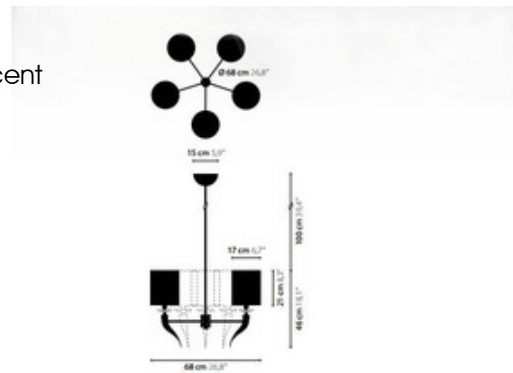

Loving Arms H5 Suspension

Designer: Coen Munsters

Description:

The Loving Arms H5 Suspension features fabric shades in Black, Beige, Red, White or Brown with crystal detail and beautifully curved metal detail with Matt Nickel, Chrome, White, Black, Bronze, Satin Brass and Brilliant Brass finish. Five 40 watt 120V G16.5 candelabra base incandescent bulbs are required, but not included. 26.8 inch width x 8.3 inch height x 39.4 inch length.

Shown in: Chrome / Black

List Price: \$4575.00
Our Price: \$4117.50

Shade Color: Black
Body Finish: Chrome
Lamp: 5 x G16.5/Candelabra (E12)/40W/120V Incandescent
Wattage: 200W
Dimmer: Incandescent
Dimensions: 39.4"L x 18.1"H x 26.8"W