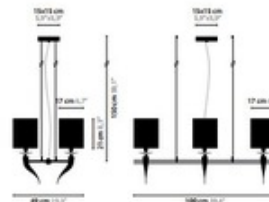

# Loving Arms H6 Suspension

**Designer:** Coen Munsters

**Description:**

The Loving Arms H6 Suspension features six fabric shades, each with crystal detail and beautifully curved metal detail. Finish options include Matt Nickel, Chrome, White, Black, Bronze, Satin Brass and Brilliant Brass. Fabric shades available in Black, Beige, Red, White or Brown. 39.4 inches long x 19.3 inches wide x 59.1 inch maximum overall height. Six 40 watt E14 G16.5 120V incandescent lamps not included. Also available in a ten arm linear suspension version as well as a five arm round suspension option.

Shown in: Chrome / Black

**List Price:** \$7393.75  
**Our Price:** \$6654.38

**Shade Color:** Black  
**Body Finish:** Chrome  
**Lamp:** 6 x G16.5/E14 (European)/40W/120V Incandescent  
**Wattage:** 240W  
**Dimmer:** Incandescent  
**Dimensions:** 39.4"L x 19.3"W