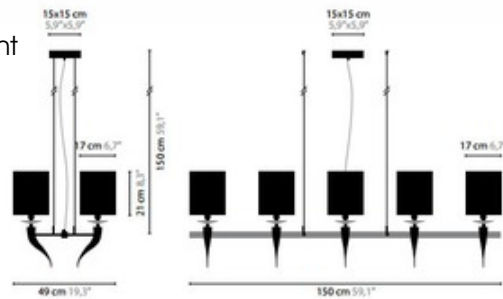

# Loving Arms H10 Suspension

**Description:**

The Loving Arms H10 Suspension features ten fabric shades, each with crystal detail and beautifully curved metal detail. Finish options include Matt Nickel, Chrome, White, Black, Bronze, Satin Brass and Brilliant Brass. Fabric shades available in Black, Beige, Red, White or Brown. 59.1 inches width x 19.3 inch depth x 59.1 inch maximum overall length. Ten 40 watt E14 120V incandescent lamps not included.

Shown in: Chrome / Black

List Price: \$9186.25  
 Our Price: \$8267.63

Shade Color: Black  
 Body Finish: Chrome  
 Lamp: 10 x G16.5/E14 (European)/40W/120V Incandescent  
 Wattage: 400W  
 Dimmer: N/A  
 Dimensions: 59.1"L x 19.3"W