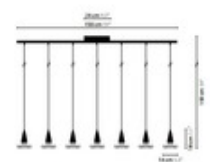

ESTRELLA H7

6052

7 x 20W / G4 / 12V Incl.
Colours: 00-01-02-05-16

SPEC #

ILF73501

COMPANY

PROJECT

FIXTURE TYPE

APPROVED BY

DATE