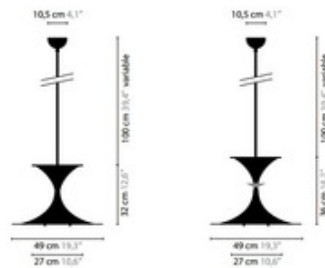

JAZZY H3

6270
6271 / CRYSTAL

DOWNLIGHT:
1 x 120W max / R7s / 220V
UPLIGHT:
2 x 120W max / R7s / 220V
Colours: 02-16

Product Number: ILF73556			
Company:		Fixture Type:	Date: Apr 20, 2018
Project:		Approved By:	

#0928SU-JAZZYH3-019H1-CRCH

Fax: (773) 883-6131

Phone: 866-954-4489

Address: 1718 W. Fullerton Ave. Chicago IL 60614

www.lightology.com