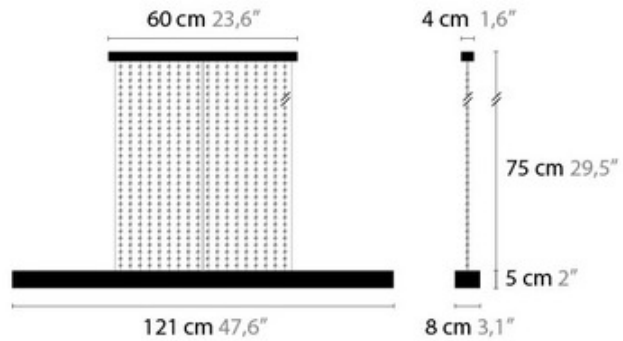

Line Up Linear Suspension

Designer: Coen Munsters

Description:

The Line Up Linear Suspension features a Chrome finish and Spectra crystals or Swarovski Strass crystals. Four 100 watt 120 volt T3 type R7s base halogen lamps are required, but not included. Up and down light distribution. 47.6 inch width x 2 inch height x 3.1 inch depth x 31.5 inch maximum hanging length.

Shown in: Chrome / Swarovski Strass

List Price: \$6250.00
Our Price: \$5625.00

Shade Color: Swarovski Strass
Body Finish: Chrome
Lamp: 4 x T3/R7s (RSC)/100W/120V Halogen
Wattage: 400W
Dimmer: Incandescent
Dimensions: 31.5"L x 2"H x 47.6"W x 3.1"D