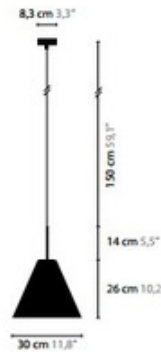

Moonlight Party XL Pendant

Designer: Coen Munsters

Description:

The Moonlight Party XL single suspension features a large cone shape glass shade in clear glass or clear glass with silver inside. Finishes available in Brilliant Brass, Satin Brass, Chrome, Bronze or Matt Nickel. Requires one 100 watt A19 incandescent lamp not included. 11.8 inch diameter x 10.2 inches high x 59.1 inch maximum overall height. Also available in a two light and three light multi pendant.

Shown in: Chrome / Clear

List Price: \$1050.00
Our Price: \$945.00

Shade Color: Clear
Body Finish: Chrome
Lamp: 1 x A19/Medium (E26)/72W/120V Incandescent
Wattage: 72W
Dimmer: Incandescent
Dimensions: 10.2"H x 11.8"W

MOONLIGHT PARTY H1 XL

6298 / CLEAR GLASS
 6298si / SILVER GLASS INSIDE

1 x 100W max. / E27 / 220V.
 Colours: 00-01-02-05-16

Product Number: ILF73659			
Company:		Fixture Type:	Date: Apr 22, 2018
Project:		Approved By:	