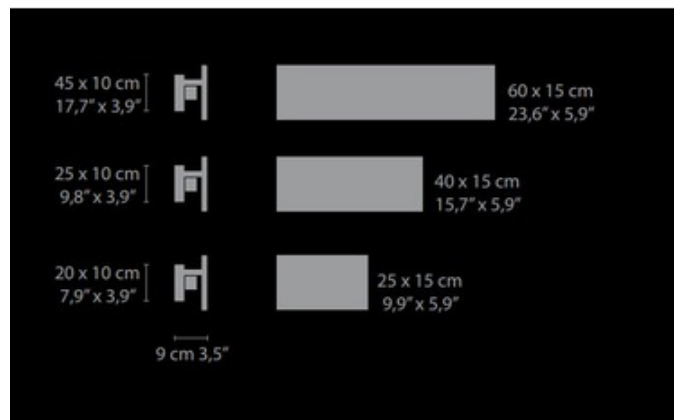

Nightlife Wall Sconce

ADA

Designer: Coen Munsters

Description:

The Nightlife Wall Sconce features Italian handmade glass with or without silver (si) coating inside in three sizes. 40 watt 120 volt JCD G9 halogen bulbs are included. Small: 9.9 inch width x 5.9 inch height x 3.9 inch depth. Medium: 15.7 inch width x 5.9 inch height x 3.9 inch depth. Large: 23.6 inch width x 5.9 inch height x 3.9 inch depth. ADA Compliant.

Shown in: Chrome / Silver

List Price: \$1480.00
Our Price: \$1332.00

Shade Color: Silver
Body Finish: Chrome
Lamp: 3 x JCD/G9/40W/120V Halogen
Wattage: 120W
Dimmer: Incandescent
Dimensions: 5.9"H x 23.6"W x 3.9"D