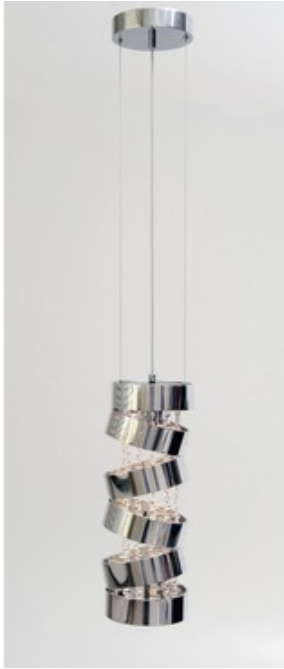

Secret Club Single Suspension with Crystals

Designer: Coen Munsters

Description:

The Secret Club single suspension features a spiral shape metal shade with dangling Swarovski Strass crystals inside complete with canopy and finish in Chrome. One 50 watt 120V GU10 MR16 halogen lamp included. 5.7 inch diameter x 16.5 inches high x 59.1 inch maximum overall height. Also available in 2, 3 and 5 multi light suspension versions.

Shown in: Chrome / Crystal

List Price: \$3882.50
Our Price: \$3494.25

Shade Color: Crystal
Body Finish: Chrome
Lamp: 1 x MR16/GU10/50W/120V Halogen
 1 x MR16/GU10/120V LED
Wattage: 50W
Dimmer: Incandescent
Dimensions: 16.5"H x 5.7"W

SECRET CLUB H1

6390 / WITHOUT CRYSTALS
 6390s / SWAROVSKI STRASS

1 x 50W max. / GU10 / 220V incl.
 Colours: 02

Product Number: ILF73767			
Company:		Fixture Type:	Date: May 22, 2018
Project:		Approved By:	