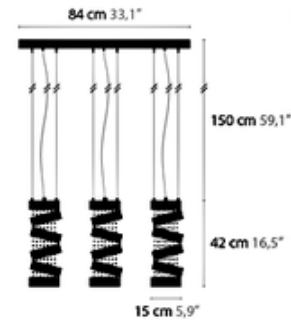

Secret Club Multi Light Suspension with Crystals

Designer: Coen Munsters

Description:

The Secret Club multi light suspension features spiral shape metal shades with dangling Swarovski Strass crystals inside complete with canopy and finish in Chrome. Available in a 3 and 5 light option. Includes 50 watt 120 volt GU10 MR16 halogen lamps. Dimensions: 3-Light: 5.9 inch diameter x 16.5 inch height shades x 33.1 inch canopy length. 5-Light: 5.9 inch diameter x 16.5 inch height shades x 59.1 inch canopy length. All options have 59.1 inch field adjustable suspension cables.

Shown in: Chrome / Crystal

List Price: \$10681.25
Our Price: \$9613.13

Shade Color: Crystal
Body Finish: Chrome
Lamp: 3 x MR16/GU10/50W/120V Halogen
 3 x MR16/GU10/120V LED
Wattage: 150W
Dimmer: Incandescent
Dimensions: 33.1"L x 16.5"H x 5.9"W