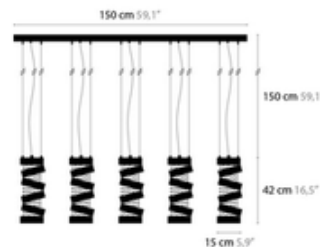

Secret Club Multi Light Suspension with Crystals

Designer: Coen Munsters

Description:

The Secret Club multi light suspension features spiral shape metal shades with dangling Swarovski Strass crystals inside complete with canopy and finish in Chrome. Available in a 3 and 5 light option. Includes 50 watt 120 volt GU10 MR16 halogen lamps. Dimensions: 3-Light: 5.9 inch diameter x 16.5 inch height shades x 33.1 inch canopy length. 5-Light: 5.9 inch diameter x 16.5 inch height shades x 59.1 inch canopy length. All options have 59.1 inch field adjustable suspension cables.

Shown in: Chrome / Crystal

List Price: \$10681.25
Our Price: \$9613.13

Shade Color: Crystal
Body Finish: Chrome
Lamp: 3 x MR16/GU10/50W/120V Halogen
 3 x MR16/GU10/120V LED
Wattage: 150W
Dimmer: Incandescent
Dimensions: 33.1"L x 16.5"H x 5.9"W