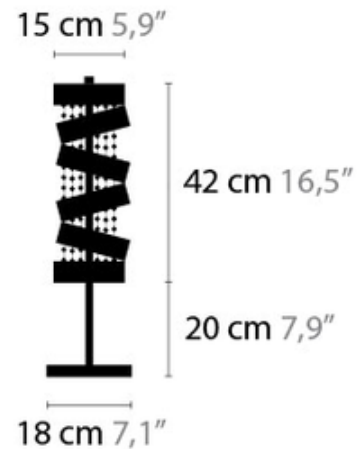

# Secret Club Table Lamp with Swarovski Crystal

**Designer:** Coen Munsters

**Description:**

Secret Club Table Lamp features a spiral metal shade in Chrome with Swarovski Strass crystals. Includes two 40 watt 120V JCD G9 halogen lamps. 24.2 inches high x 5.9 inch diameter shade. 7.1 inch diameter base. Includes dimmer.

Shown in: Chrome / Crystal

**List Price:** \$4318.75  
**Our Price:** \$3886.88

**Shade Color:** Crystal  
**Body Finish:** Chrome  
**Lamp:** 2 x JC/G9/40W/120V Halogen  
**Wattage:** 80W  
**Dimmer:** Incandescent  
**Dimensions:** 24.2"H x 5.9"W