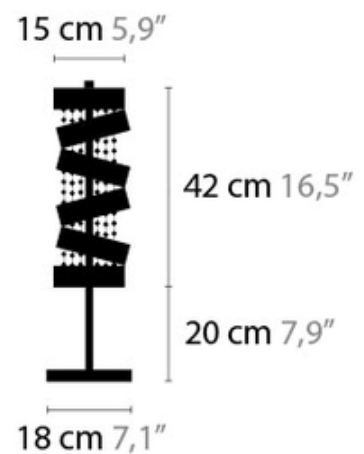

DESIGNER

Coen Munsters

BRAND

Ifari

DESCRIPTION

Secret Club Table Lamp features a spiral metal shade in Chrome with Swarovski Strass crystals. Includes two 40 watt 120V JCD G9 halogen lamps. 24.2 inches high x 5.9 inch diameter shade. 7.1 inch diameter base. Includes dimmer.

Shown in: Chrome / Crystal

SHADE COLOR	Crystal
BODY FINISH	Chrome
WATTAGE	80W
DIMMER	N/A
DIMENSIONS	5.9"W x 24.2"H
BULB INCLUDED	
LAMP	2 x JCD/G9/40W/120V Halogen

SPEC #

ILF73777

COMPANY

PROJECT

FIXTURE TYPE