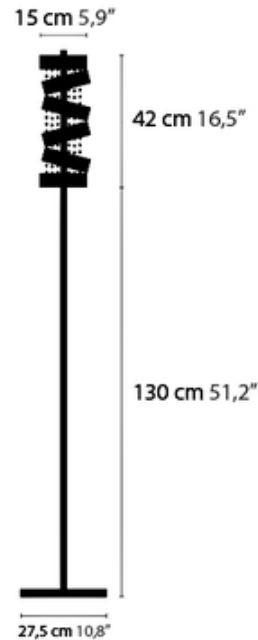

# Secret Club Floor Lamp with Swarovski Crystal

**Designer:** Coen Munsters

**Description:**

Secret Club Floor Lamp features a spiral metal shade in Chrome with dangling Swarovski Strass crystals. Two 40 watt 120 volt G9 halogen bulbs are required, but not included. 67.7 inch height x 5.9 inch diameter shade x 10.8 inch diameter base.

Shown in: Chrome / Crystal

**List Price:** \$4973.75  
**Our Price:** \$4476.38

**Shade Color:** Crystal  
**Body Finish:** Chrome  
**Lamp:** 2 x JC/G9/40W/120V Halogen  
**Wattage:** 80W  
**Dimmer:** N/A  
**Dimensions:** 67.7"H x 5.9"W

Product Number: <b>ILF73779</b>			
Company:		Fixture Type:	Date: Mar 24, 2018
Project:		Approved By:	

#0928FL-SECCLBF-0611-CRCH

**Fax:** (773) 883-6131

**Phone:** 866-954-4489

**Address:** 1718 W. Fullerton Ave. Chicago IL 60614