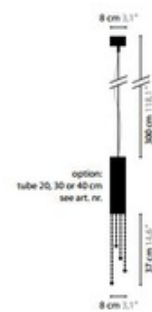

**DESIGNER** Coen Munsters  
**BRAND** Ilfari

**DESCRIPTION**

Sexy Crystals Pendant features a metal cylinders with dangling crystals. Finishes available in Brilliant Brass, Satin Brass, Bronze, Chrome or Matt Nickel. One 50 watt 120V GU10 MR16 halogen lamp included. Available in 7.9 inch, 11.8 inch and 15.7 inch metal cylinder heights x 3.1 inch diameter x 118.1 inch cable length. Crystal drop is 14.6 inches.

*Shown in: Chrome / Crystal*

**SHADE COLOR** Crystal  
**BODY FINISH** Chrome  
**WATTAGE** 50W  
**DIMMER** Standard 120V  
**DIMENSIONS** 3.1"W x 15.7"H  
**BULB INCLUDED**  
**LAMP** 1 x MR16/GU10/50W/120V Halogen  
 1 x MR16/GU10/120V LED

**SPEC #** ILF73876

**SEXY CRYSTALS H1**

- 6311/20 CRYSTAL
- 6311/20s SWAROVSKI STRASS
- 6311/30 CRYSTAL
- 6311/30s SWAROVSKI STRASS
- 6311/40 CRYSTAL
- 6311/40s SWAROVSKI STRASS

1 x 50W max. / GU10 / 220V incl.  
 Colours: 00-01-02-05-16