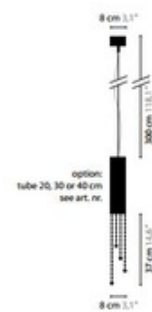

**DESIGNER**

Coen Munsters

**BRAND**

Ifari

**DESCRIPTION**

Sexy Crystals Pendant features a metal cylinders with dangling crystals. Finishes available in Brilliant Brass, Satin Brass, Bronze, Chrome or Matt Nickel. One 50 watt 120V GU10 MR16 halogen lamp included. Available in 7.9 inch, 11.8 inch and 15.7 inch metal cylinder heights x 3.1 inch diameter x 118.1 inch cable length. Crystal drop is 14.6 inches.

Standard 120V

**DIMENSIONS**

3.1"W x 15.7"H

**BULB INCLUDED**

**LAMP**

1 x MR16/GU10/50W/120V Halogen

1 x MR16/GU10/120V LED

**SEXY CRYSTALS H1**

6311/20 CRYSTAL

6311/20s SWAROVSKI STRASS

6311/30 CRYSTAL

6311/30s SWAROVSKI STRASS

6311/40 CRYSTAL

6311/40s SWAROVSKI STRASS

1 x 50W max. / GU10 / 220V incl.

Colours: 00-01-02-05-16