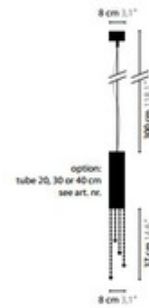

Sexy Crystals Pendant with Crystals

Designer: Coen Munsters

Description:

Sexy Crystals Pendant features a metal cylinders with dangling crystals. Finishes available in Brilliant Brass, Satin Brass, Bronze, Chrome or Matt Nickel. One 50 watt 120V GU10 MR16 halogen lamp included. Available in 7.9 inch, 11.8 inch and 15.7 inch metal cylinder heights x 3.1 inch diameter x 118.1 inch cable length. Crystal drop is 14.6 inches.

Shown in: Chrome / Crystal

List Price: \$1490.00
Our Price: \$1341.00

Shade Color: Crystal
Body Finish: Chrome
Lamp: 1 x MR16/GU10/50W/120V Halogen
 1 x MR16/GU10/120V LED
Wattage: 50W
Dimmer: Incandescent
Dimensions: 15.7"H x 3.1"W

SEXY CRYSTALS H1

- 6311/20 CRYSTAL
- 6311/20s SWAROVSKI STRASS
- 6311/30 CRYSTAL
- 6311/30s SWAROVSKI STRASS
- 6311/40 CRYSTAL
- 6311/40s SWAROVSKI STRASS

1 x 50W max. / GU10 / 220V incl.
 Colours: 00-01-02-05-16