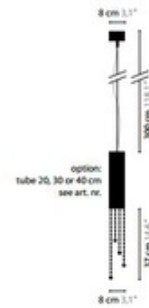

Sexy Crystals Pendant with Swarovski Crystal

Designer: Coen Munsters

Description:

Sexy Crystals Pendant features a metal cylinders with dangling Swarovski Strass crystals. Finishes available in Brilliant Brass, Satin Brass, Bronze, Chrome or Matt Nickel. One 50 watt 120V GU10 MR16 halogen lamp included. Available in 7.9 inch, 11.8 inch and 15.7 inch metal cylinder heights x 3.1 inch diameter x 118.1 inch cable length. Crystal drop is 14.6 inches.

Shown in: Chrome / Crystal

List Price: \$1892.50
Our Price: \$1703.25

Shade Color: Crystal
Body Finish: Chrome
Lamp: 1 x MR16/GU10/50W/120V Halogen
 1 x MR16/GU10/120V LED
Wattage: 50W
Dimmer: Incandescent
Dimensions: 15.7"H x 3.1"W

SEXY CRYSTALS H1

- 6311/20 CRYSTAL
- 6311/20s SWAROVSKI STRASS
- 6311/30 CRYSTAL
- 6311/30s SWAROVSKI STRASS
- 6311/40 CRYSTAL
- 6311/40s SWAROVSKI STRASS

1 x 50W max. / GU10 / 220V incl.
 Colours: 00-01-02-05-16